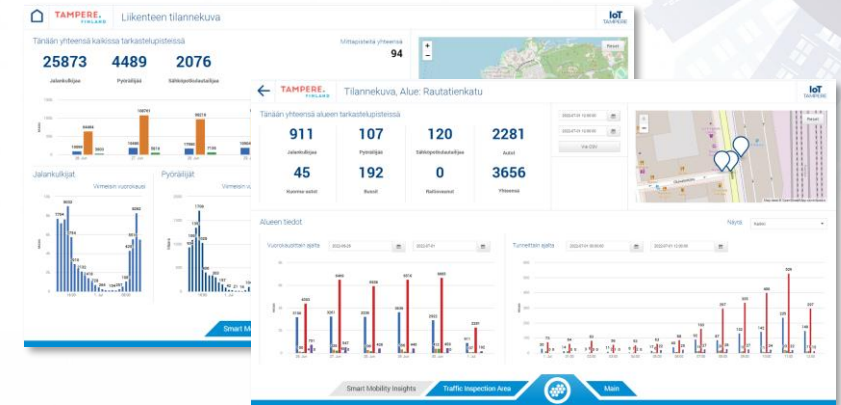

Mobility
Sustainable and easy

Solution: **IoT-TICKET® Smart Mobility Insights**

- Optimize city mobility carbon footprint
- Improve city traffic safety
- Traffic data in single application

Solution: **IoT-TICKET® Smart Parking Insights**

- Optimize parking experience and flow
- Track utilization rates and plan investments