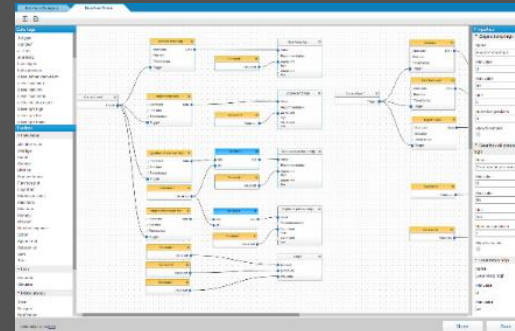

## > IoT for Everybody

OUR TOOLS FOR IOT APPLICATION BUILDING

DASHBOARD

INTERFACE DESIGNER

DATAFLOW EDITOR

REPORT DESIGNER

Industrial proven IoT solution  
Producing award winning results

Fastest time to market &  
return on investment