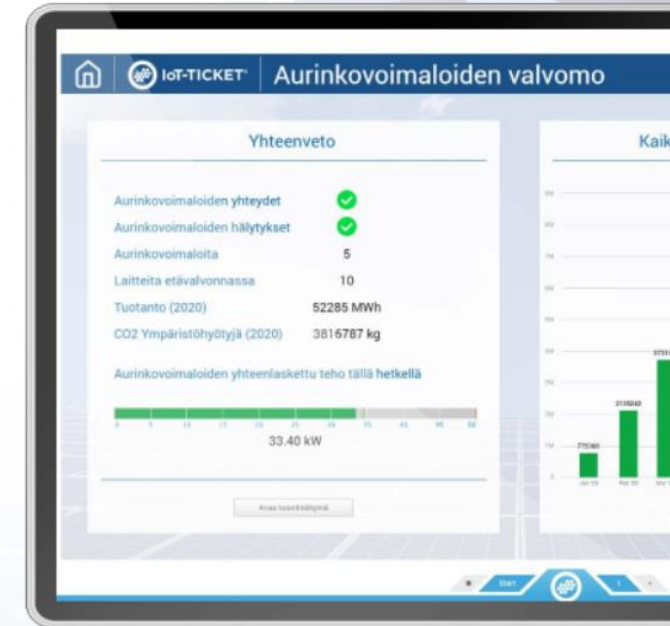

Energy

Green and flexible

Solution: **IoT-TICKET® Green Energy Monitor**

- Monitor and maintain renewable energy power plants
- Powerful and customizable remote controlling
- Demand of elasticity
- Easy to use user interface and dashboards

“With the help of Wapice’s IoT solution, we have been able to offer Helen’s customers safer and higher-quality solar energy solutions, e.g. through remote monitoring and efficient maintenance services.”

– Riku Kuikka, Helen