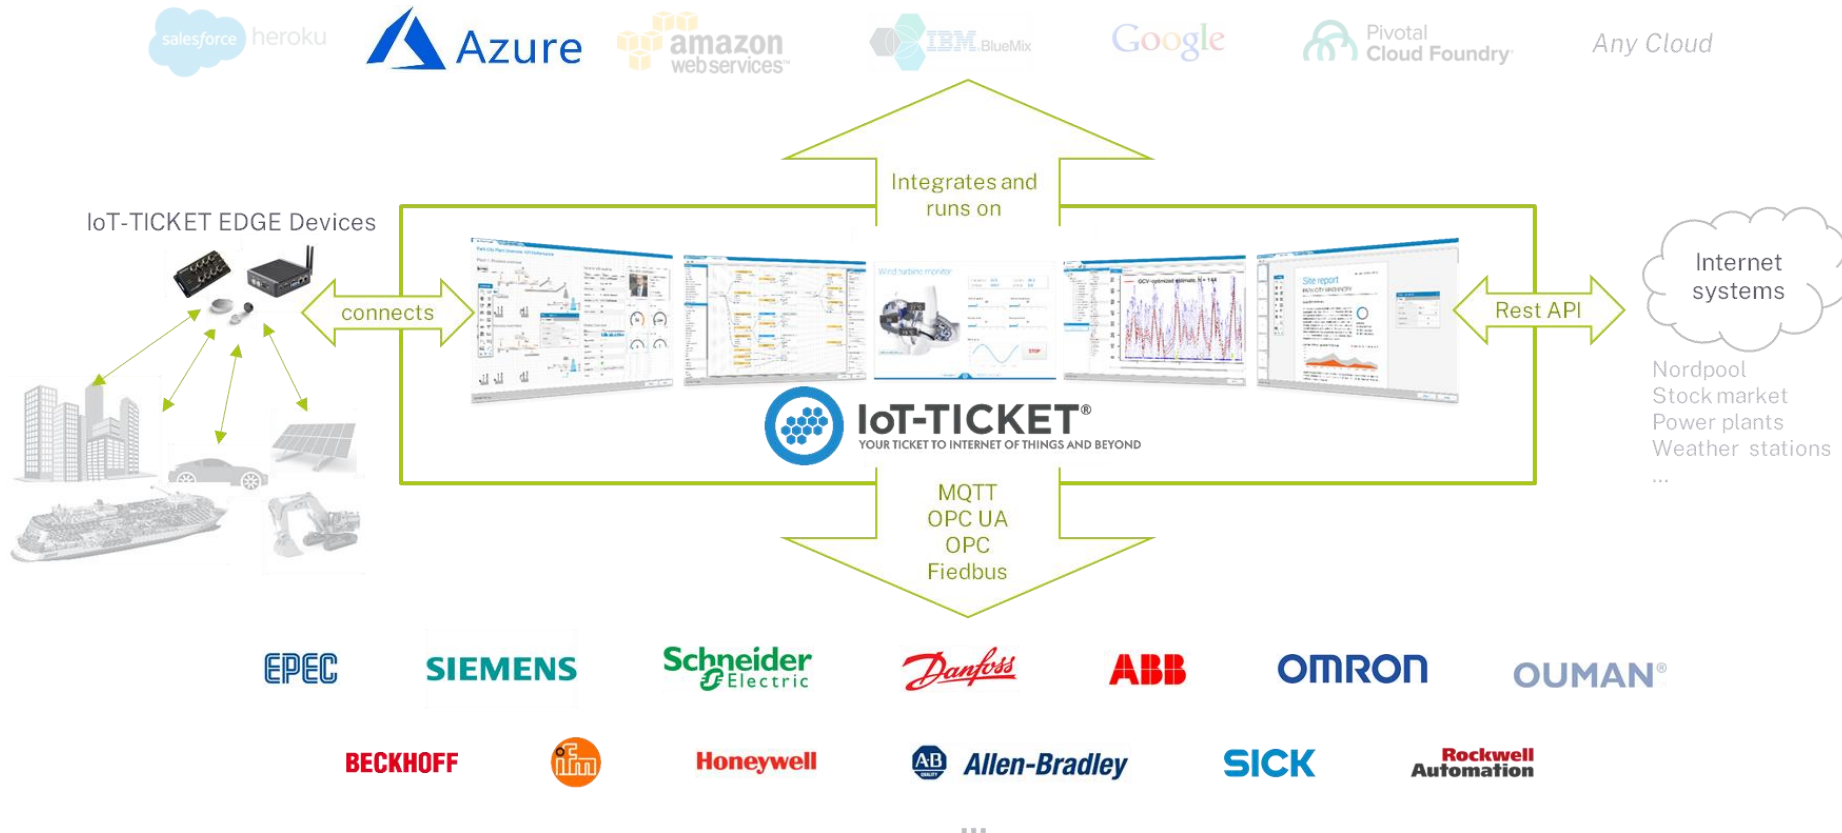

## > IoT for Everybody

OUR TOOLS FOR IOT APPLICATION BUILDING

DASHBOARD

INTERFACE DESIGNER

DATAFLOW EDITOR

REPORT DESIGNER

Industrial proven IoT solution  
Producing award winning results

Fastest time to market &  
return on investment

Driving Digital Transformation  
Innovation tool suite

Best in class  
Usability

< Low Code />  
< No Code />

Enabling  
Citizen Development

AI & Analytics  
Big Data

Great Business Model  
Subscriptions, value for money

End-to-end  
Tech Stack

# Connect systems together

- › Digitalize and boost existing ecosystems by unleashing IoT-TICKET