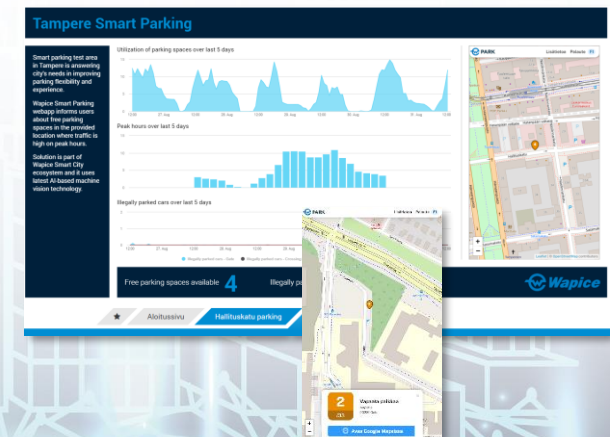

*“With the help of the IoT platform, we can automate operations, anticipate maintenance needs and get more detailed information to support planning, decision-making and management”*

**– Milko Tietäväinen, City of Tampere**

## Solution: **IoT-TICKET® Smart Parking Insights**

- Optimize parking experience and flow
- Track utilization rates and plan investments

*“The commissioning of the solution was very fast and flexible. The solution is also very cost-effective, as the data provided by the existing infrastructure can be utilised in completely new use cases.”*