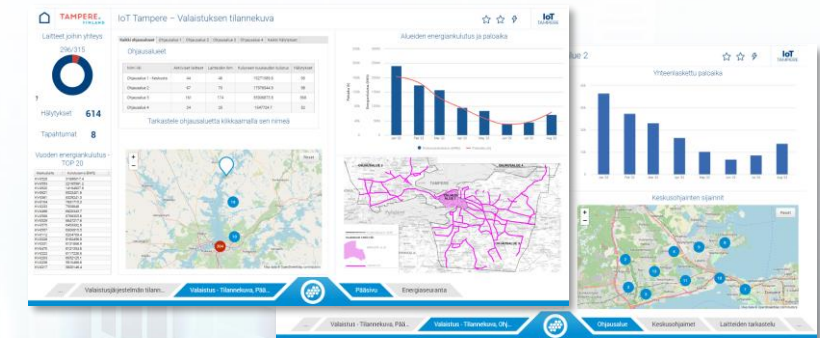

Solution: **IoT-TICKET® Smart Lighting**

- Optimize city lighting maintenance and electricity costs
- Improve citizen experience and urban area safety
- Monitor multi-supplier lighting fleet in a single application