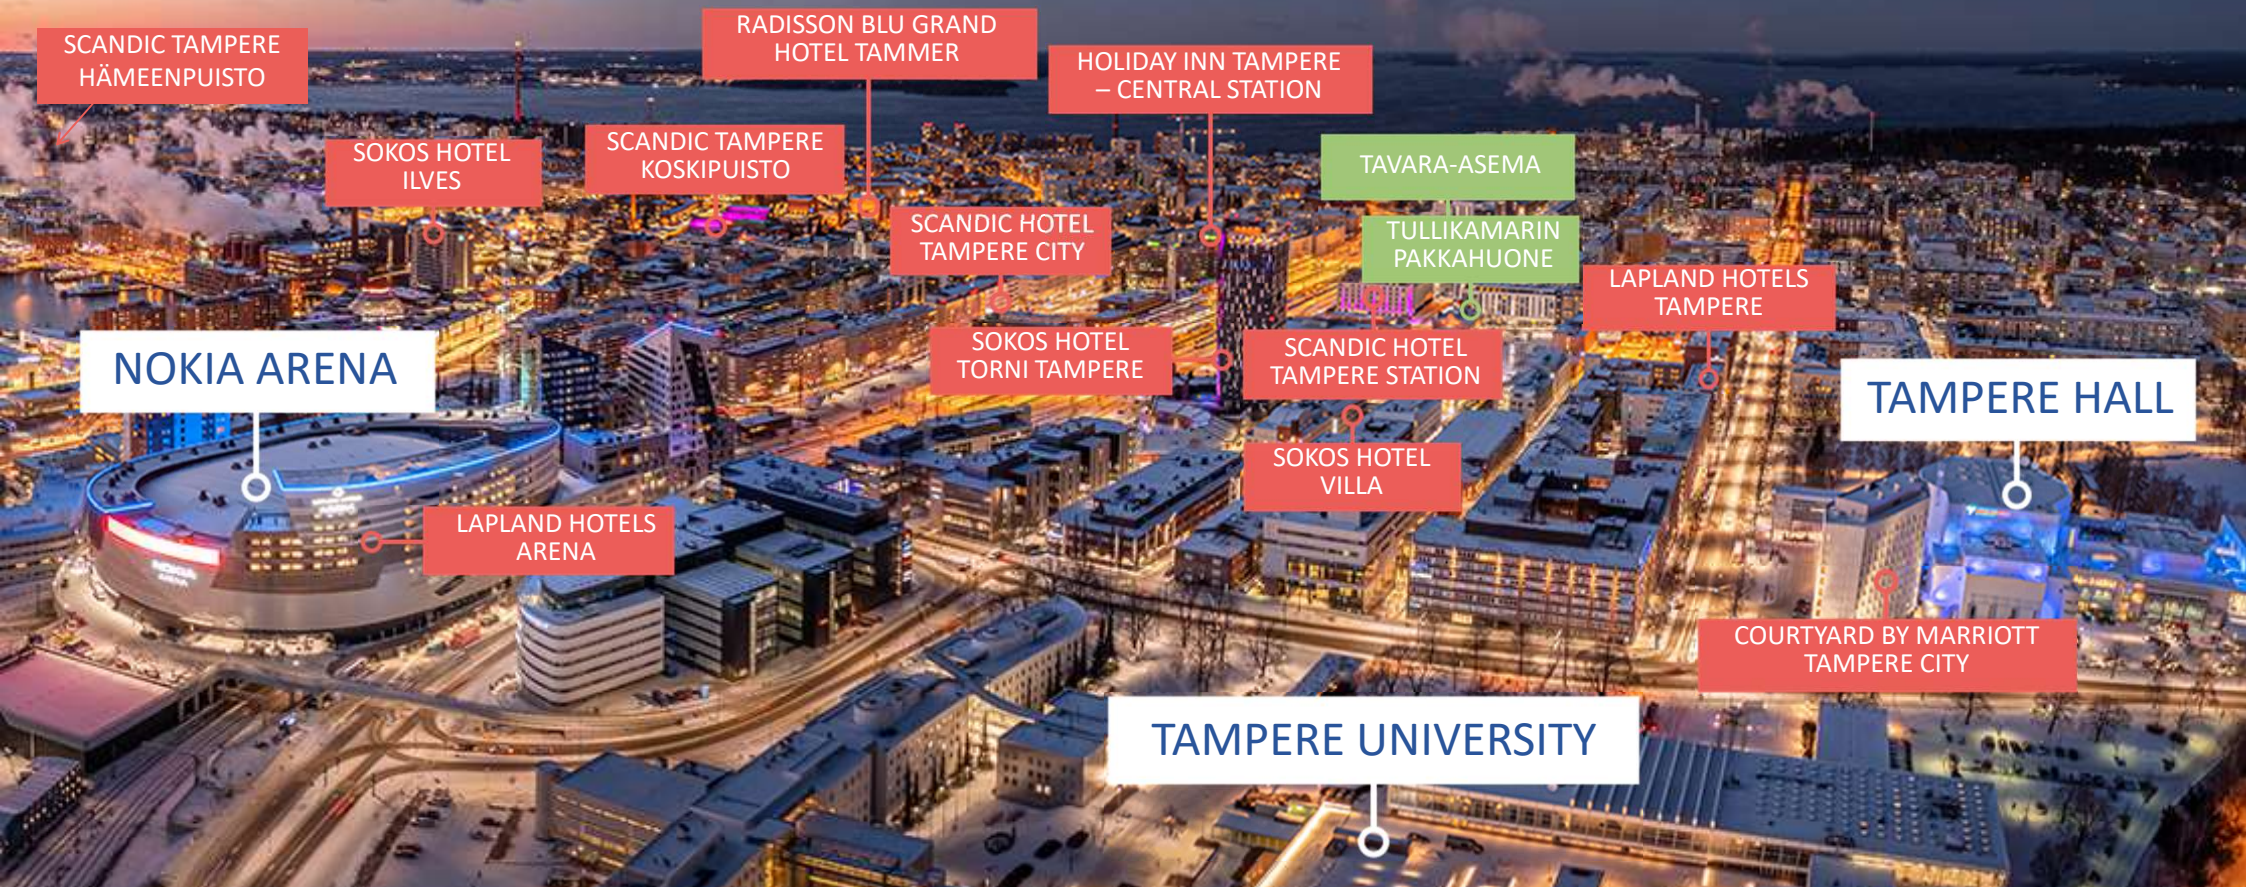

SCANDIC TAMPERE
HÄMEENPUISTO

SOKOS HOTEL
ILVES

SCANDIC TAMPERE
KOSKIPUISTO

RADISSON BLU GRAND
HOTEL TAMMER

HOLIDAY INN TAMPERE
- CENTRAL STATION

TAVARA-ASEMA

TULLIKAMARIN
PAKKAHUONE

LAPLAND HOTELS
TAMPERE

NOKIA ARENA

LAPLAND HOTELS
ARENA

SCANDIC HOTEL
TAMPERE CITY

SOKOS HOTEL
TORNI TAMPERE

SCANDIC HOTEL
TAMPERE STATION

SOKOS HOTEL
VILLA

TAMPERE HALL

COURTYARD BY MARRIOTT
TAMPERE CITY