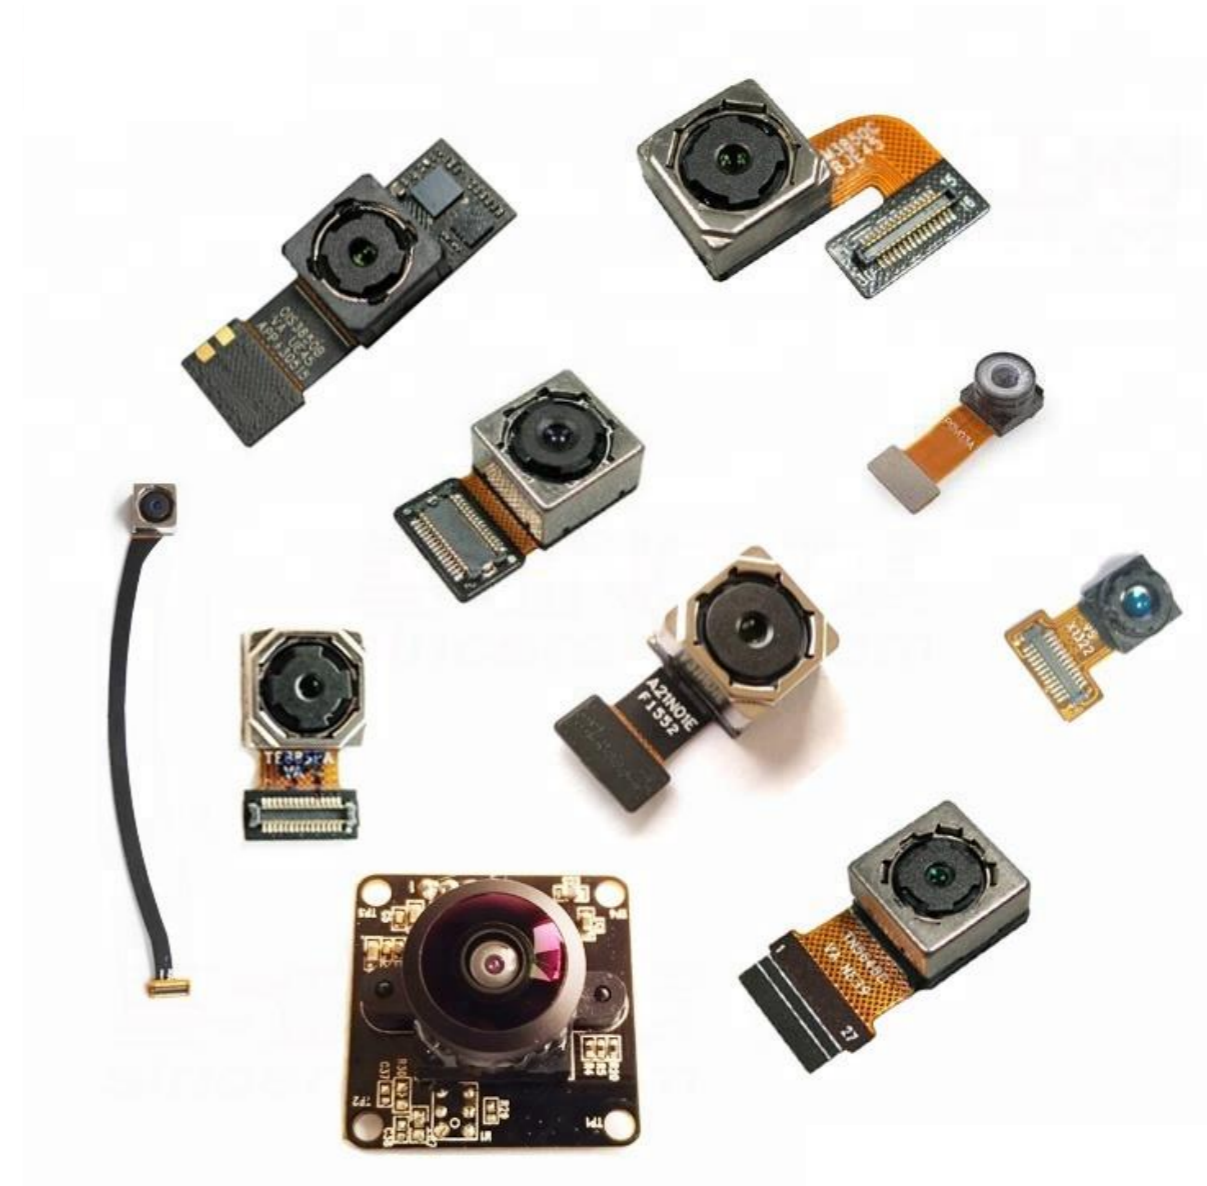

# Camera Module entity

Prototype / Demo module production

Services for Ecosystem members

This project is under development